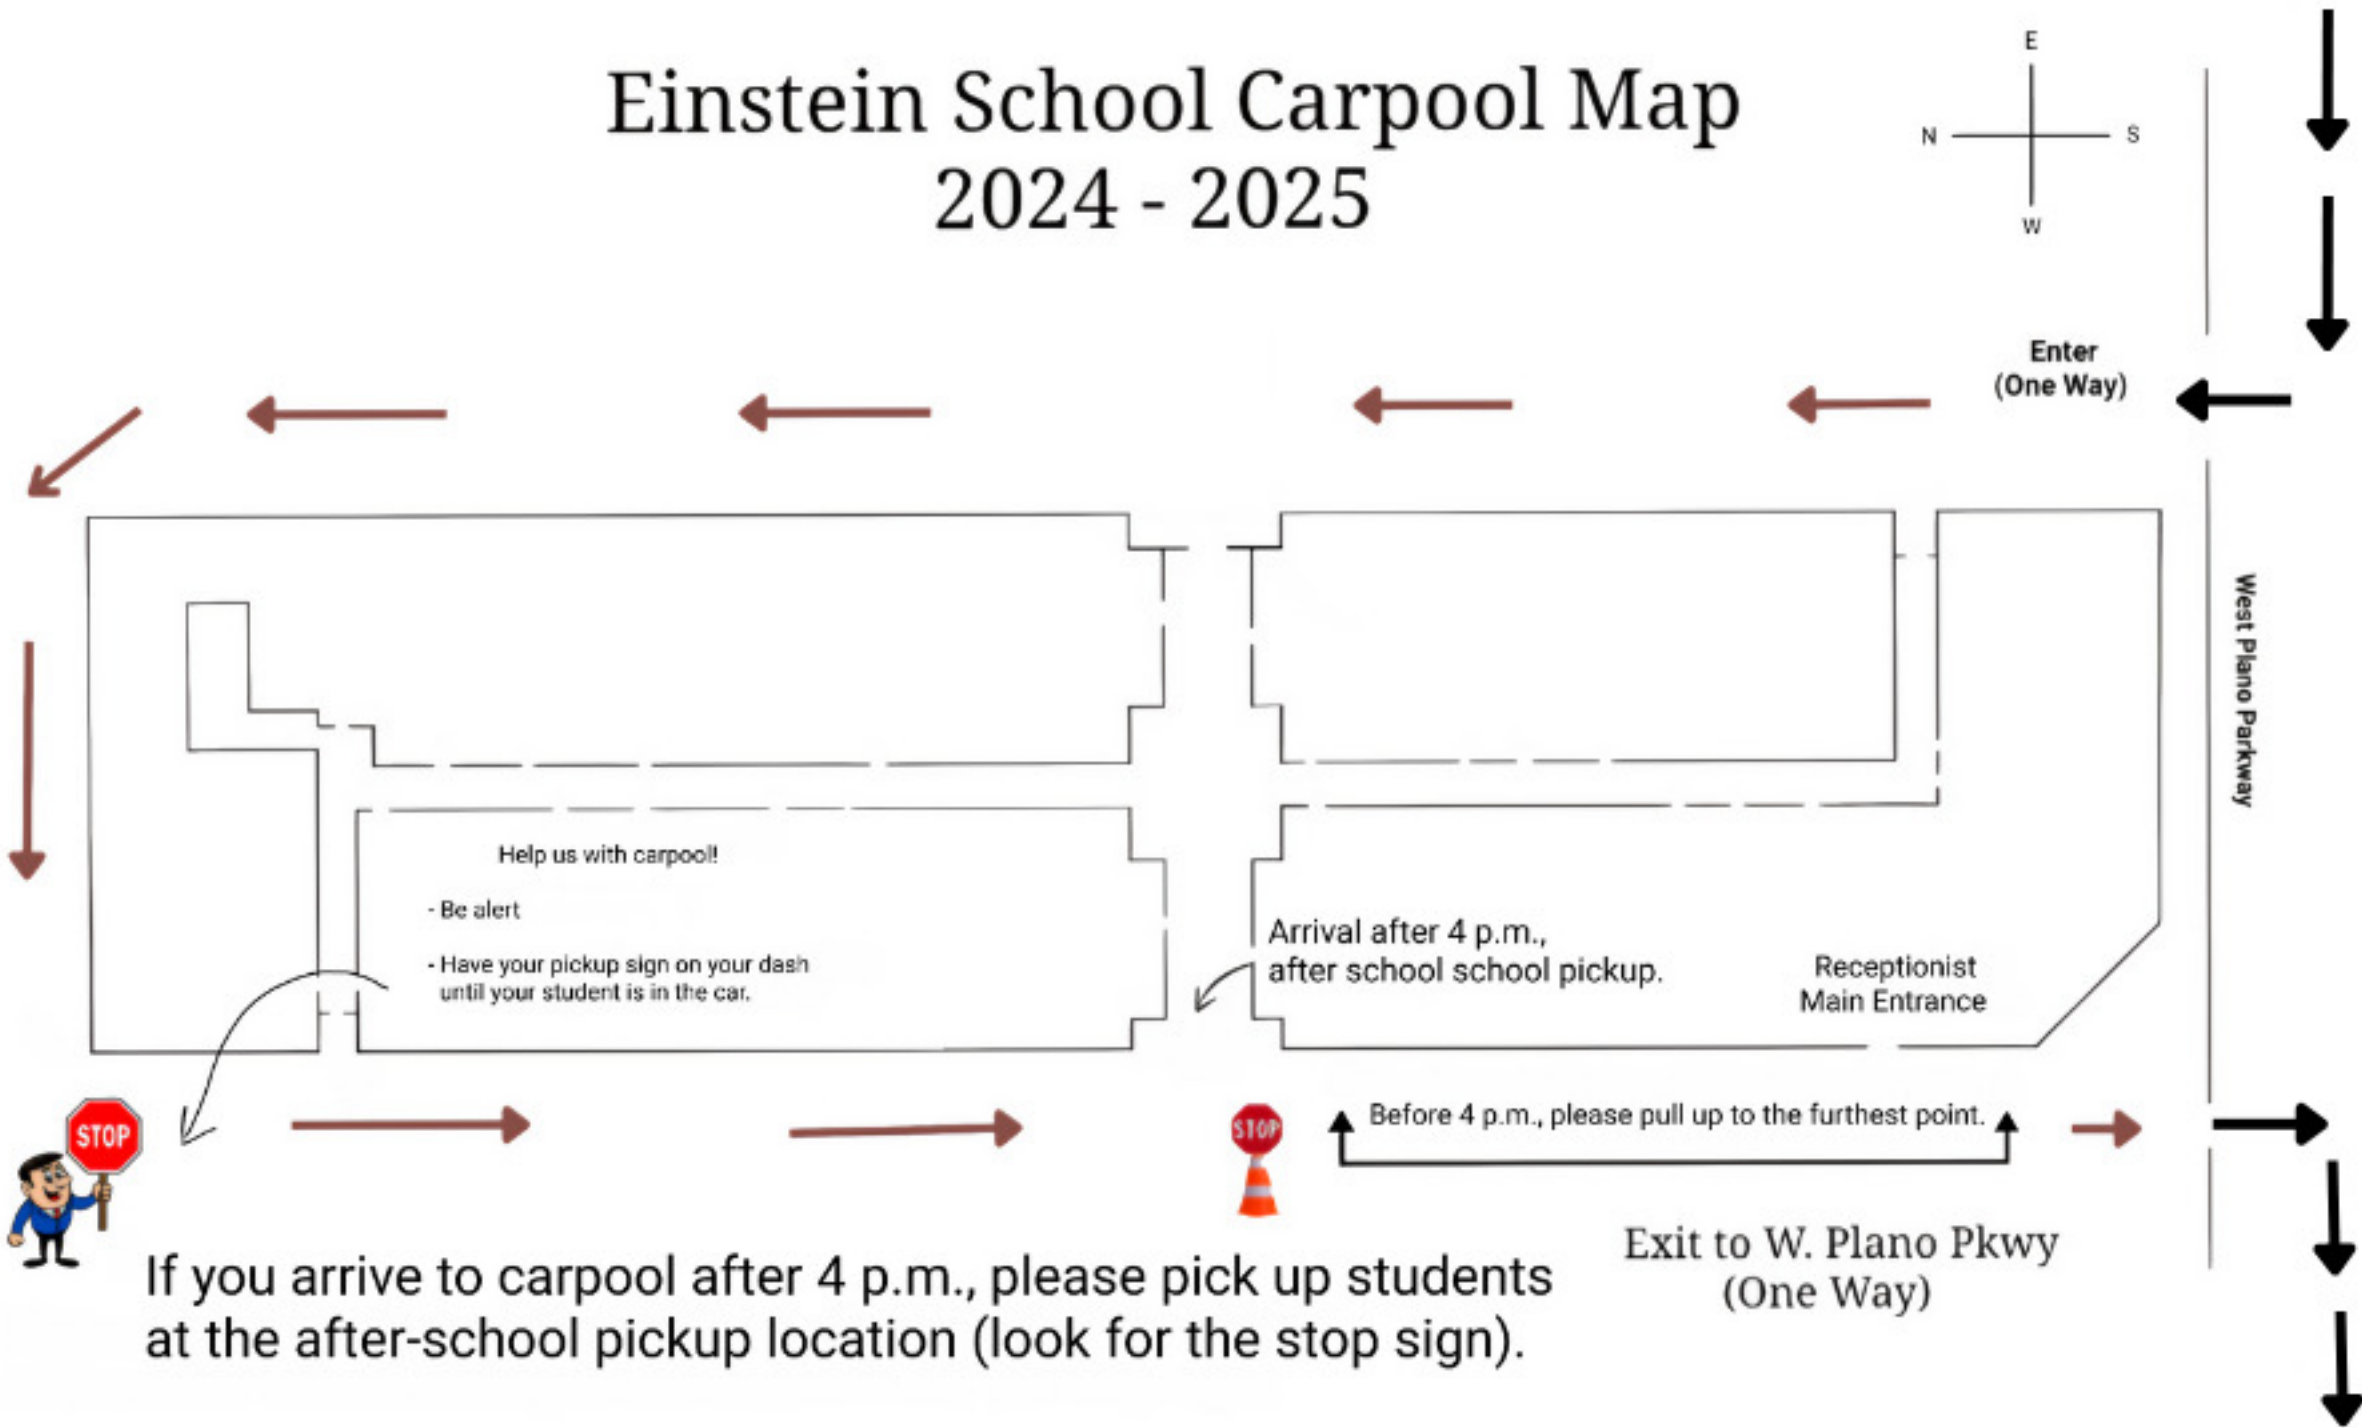

Einstein School Carpool Map 2024 - 2025

The Building Hours are 8 am to 5 pm M-F.

Please see Section 9 of the Student Parent Handbook for Drop-Off and Pick-Up rules.

7th period ends at 3:45 and Carpool lanes do not open prior to 3:40 - if you arrive earlier than 3:40 you must either park or arrange for your student to be dismissed early - cars are not permitted to park in the fire lanes.