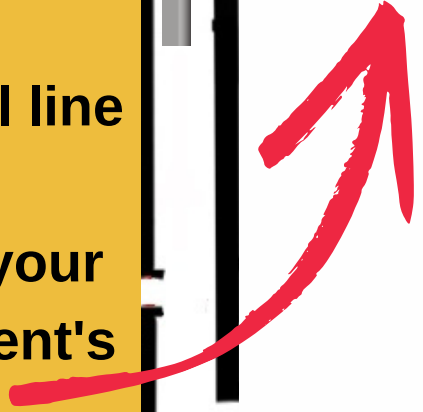

Einstein School- Carpool Map 2022-2023 (Updated)

Enter
(One Way)

Help Us with Carpool!
-Be alert and observant while in the carpool line
-Have your pick up sign on the dash until your student is in the car. We will call your student's name when you *enter the parking lot!*

Reception/
Main Suite

**After School
Pickup**

Building
Atrium
Stairs

Carpool Pick-Up and Drop-Off Spaces
Please Pull Up to the Furthest Point!

West Plano Pkwy

If you arrive to carpool after 4:00 PM, please pick students up at the After School Pickup Location. (Look for the stop sign!)